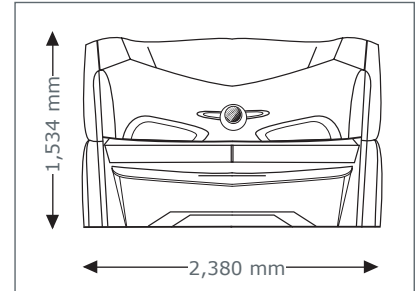

6800 α hurricane

Standard

Models

6800 alpha hurricane

Canopy	26 x 160 W Hurricane tube (180 cm) 4 x 500 W facial lamps, adjustable
Bench	20 x 180 W Hurricane tube (190 cm)
Nominal power	10100 W (without aircon), 13860 W (with aircon)

Unit Dimension

closed

2,380 mm x 1,430 mm x 1,534 mm
(length x width x height)

opened

2,380mm x 1,430 mm x 1,942 mm
(length x width x height)

Optional Features

aroma	aquaCool	airCon	x-traTan	Bluetooth <small>Only available in combination with SOUND SYSTEM</small>
--------------	-----------------	---------------	-----------------	--