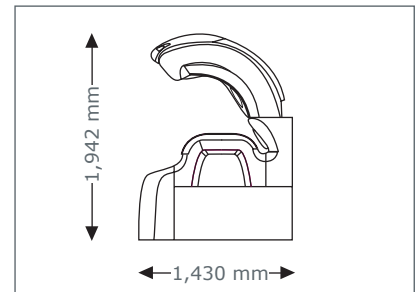

6800 α hurricane

Standard

Models

6800 alpha hurricane

Canopy	26 x 160 W Hurricane tube (180 cm) 4 x 500 W facial lamps, adjustable
Bench	20 x 180 W Hurricane tube (190 cm)
Nominal power	10100 W (without aircon), 13860 W (with aircon)

Unit Dimension

closed

2,380 mm x 1,430 mm x 1,534 mm
(length x width x height)

opened

2,380mm x 1,430 mm x 1,942 mm
(length x width x height)

Optional Features

aroma	aquaCool	airCon	x-traTan	Bluetooth <small>Only available in combination with SOUND SYSTEM</small>
--------------	-----------------	---------------	-----------------	--

New Option

RC-Booster
40 Ruby-Collagen-Booster (face, décolleté)

- Exhaust air duct
- Exhaust air hose (Ø 300 mm, white, length 3 m, 2 hose clamps)
- Thermostatic cabin temperature controlling
- megaTimer