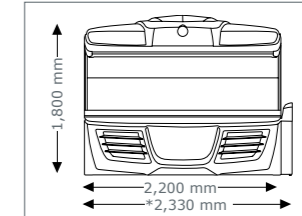

Unit dimension l x w x h

1. opened: 2,200 mm x 1,440 mm x 1,800 mm
2. opened with Sound System:
   2,330 mm x 1,440 mm x 1,800 mm

optional

aroma

aquaCool

airCon

Bluetooth

RC-Booster

cpi energy

- Sound System
- Exhaust air duct
- Thermostatic cabin temperature controlling
- Exhaust air hose (ø 300 mm, white, length 3 m, 2 hose clamps)
- megaTimer