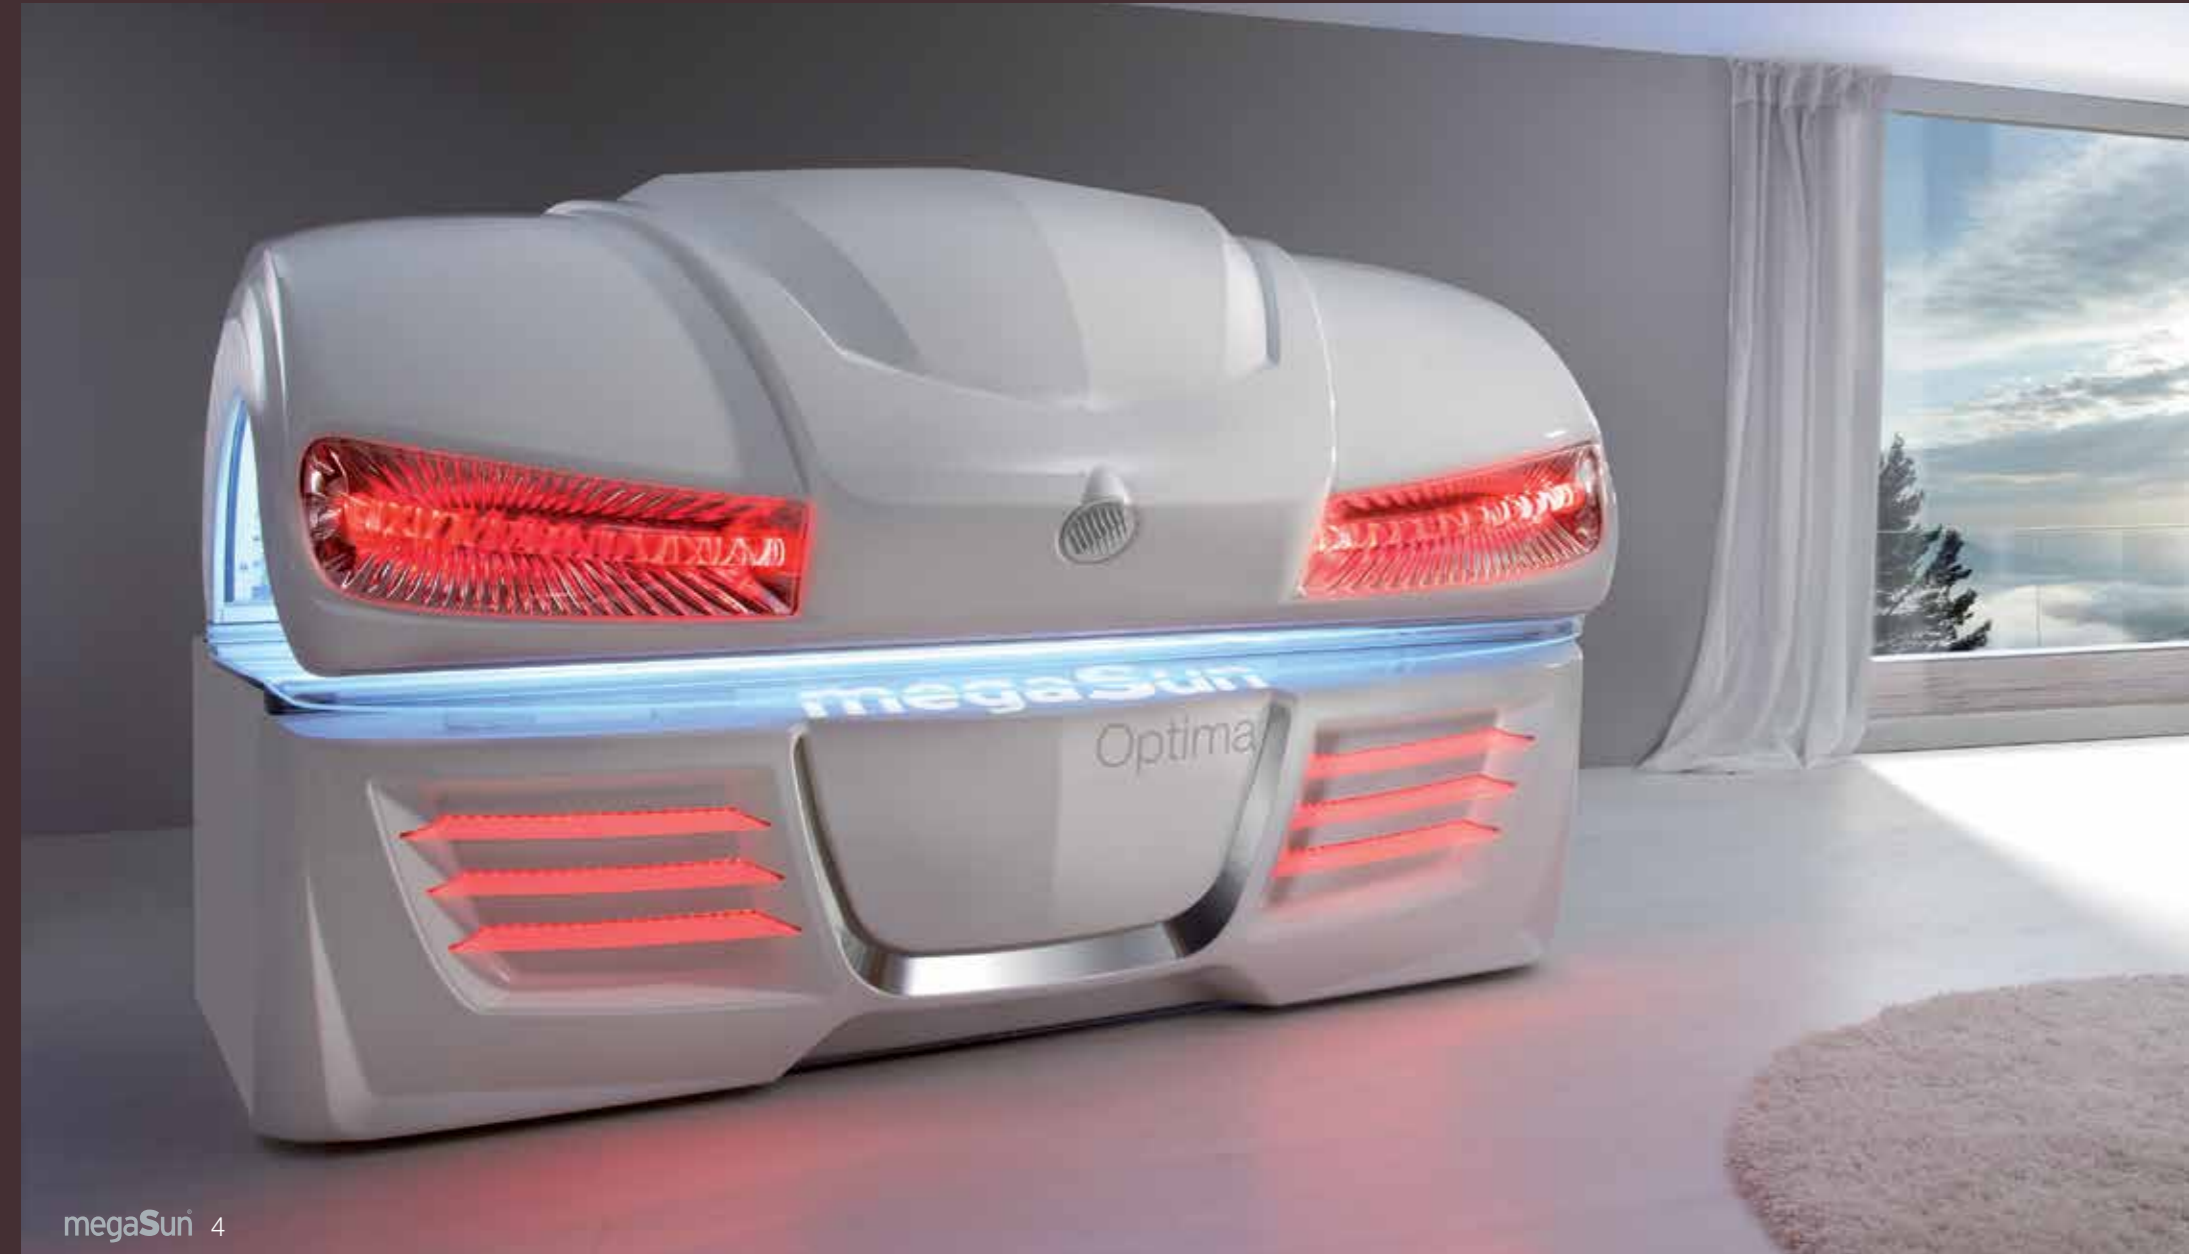

megaSun 4

megaSun®

Optima
deluxe

The best of the sun

The Optima combines all advantages of light for beauty and health.

Perfect tanning, moisture skin and the stimulation of the formation of vitamin D.

And all that without facial tanners.

p2 tube

Perfect tan
Vitamin D

KBL has also an Optima Tower on offer.
You will find this in the actual Tower-brochure.
Please find further information about the
Optima at www.megaSun.de

megaSun®
5600

**Elegant, modern
and unique**

The 5600 possesses everything,
what represent a modern solarium.

Its distinctive design creates the
right atmosphere in your salon.

Facial tanner

For demanding ones, the 5600 has the facial tanner evoSystem2. Specially developed reflectors for a perfect power distribution. Can be, of course, switched off separately.