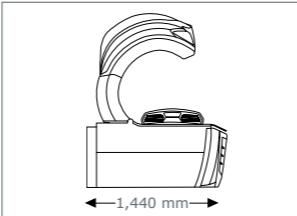

quickLock

Optima Ω deluxe

- Canopy:** 22 x 180 W (210 cm) Duo tube
4 x p2 Vitamin D tube
90 Rubin-Collagen-Booster
(face, décolleté, legs)
- Bench:** 16 x 120 W (190 cm)
- Nominal power:** 6,900 W (without aircon)
8,300 W (with aircon)

Unit dimension l x w x h

- opened: 2,200 mm x 1,440 mm x 1,800 mm
- opened with Sound System:
2,330 mm x 1,440 mm x 1,800 mm

optional

aroma

aquaCool

airCon

Bluetooth

- Sound System
- Exhaust air duct
- Thermostatic cabin temperature controlling
- Exhaust air hose (ø 300 mm, white, length 3 m, 2 hose clamps)
- megaTimer

- Canopy:** 24 x 160 W (180 cm)
2 x p2 vitamin D tube
4 x 400 W facial lamps, adjustable
- Bench:** 16 x 180 W (190 cm)
- Nominal power:** 8,600 W (without aircon)
11,100 W (with aircon)

Unit dimension l x w x h

Unit dimension l x w x h

opened: 2,200 mm x 1,440 mm x 1,710 mm
 opened with Sound System:
 2,330 mm x 1,440 mm x 1,710 mm

optional

- aroma
- aquaCool
- airCon
- Bluetooth

- Sound System
- Exhaust air duct
- Thermostatic cabin temperature controlling
- Exhaust air hose (ø 300 mm, white, length 3 m, 2 hose clamps)
- megaTimer