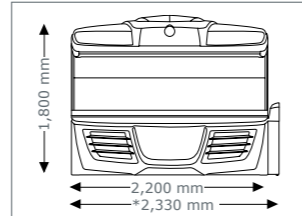

quickLock

Optima Ω deluxe

- Canopy:** 22 x 180 W (210 cm) Duo tube
4 x p2 Vitamin D tube
90 Rubin-Collagen-Booster
(face, décolleté, legs)
- Bench:** 16 x 120 W (190 cm)
- Nominal power:** 6,900 W (without aircon)
8,300 W (with aircon)

Unit dimension l x w x h

- opened: 2,200 mm x 1,440 mm x 1,800 mm
- opened with Sound System:
2,330 mm x 1,440 mm x 1,800 mm

optional

aroma

aquaCool

airCon

Bluetooth

- Sound System
- Exhaust air duct
- Thermostatic cabin temperature controlling
- Exhaust air hose (ø 300 mm, white, length 3 m, 2 hose clamps)
- megaTimer