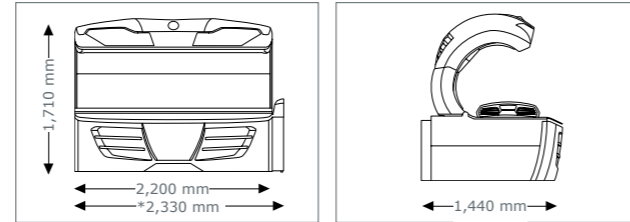

- Canopy:** 24 x 160 W (180 cm)
2 x p2 vitamin D tube
4 x 400 W facial lamps, adjustable
- Bench:** 16 x 180 W (190 cm)
- Nominal power:** 8,600 W (without aircon)
11,100 W (with aircon)

Unit dimension l x w x h

- opened: 2,200 mm x 1,440 mm x 1,800 mm
- opened with Sound System:
2,330 mm x 1,440 mm x 1,800 mm

optional

aroma

aquaCool

airCon

Bluetooth

RC-Booster

cpi energy

- Sound System
- Exhaust air duct
- Thermostatic cabin temperature controlling
- Exhaust air hose (ø 300 mm, white, length 3 m, 2 hose clamps)
- megaTimer

4800 Ω

SUPER
Canopy: 22 x 100 W (180 cm)
 2 x p2 vitamin D tube
 3 x 400 W facial lamps, adjustable
Bench: 14 x 120 W (190 cm)
Nominal power: 6,400 W (without aircon)
 7,700 W (with aircon)

Unit dimension l x w x h

opened: 2,200 mm x 1,440 mm x 1,710 mm
 opened with Sound System:
 2,330 mm x 1,440 mm x 1,710 mm

optional

- aroma
- aquaCool
- airCon
- Bluetooth

- Sound System
- Exhaust air duct
- Thermostatic cabin temperature controlling
- Exhaust air hose (ø 300 mm, white, length 3 m, 2 hose clamps)
- megaTimer