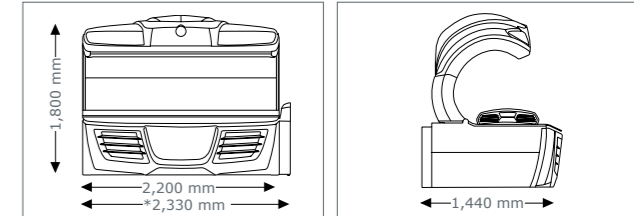

optional

- aroma
- airCon
- Bluetooth
- RC-Booster

- Sound System
- Exhaust air duct
- Thermostatic cabin temperature controlling
- Exhaust air hose (ø 300 mm, white, length 3 m, 2 hose clamps)
- megaTimer