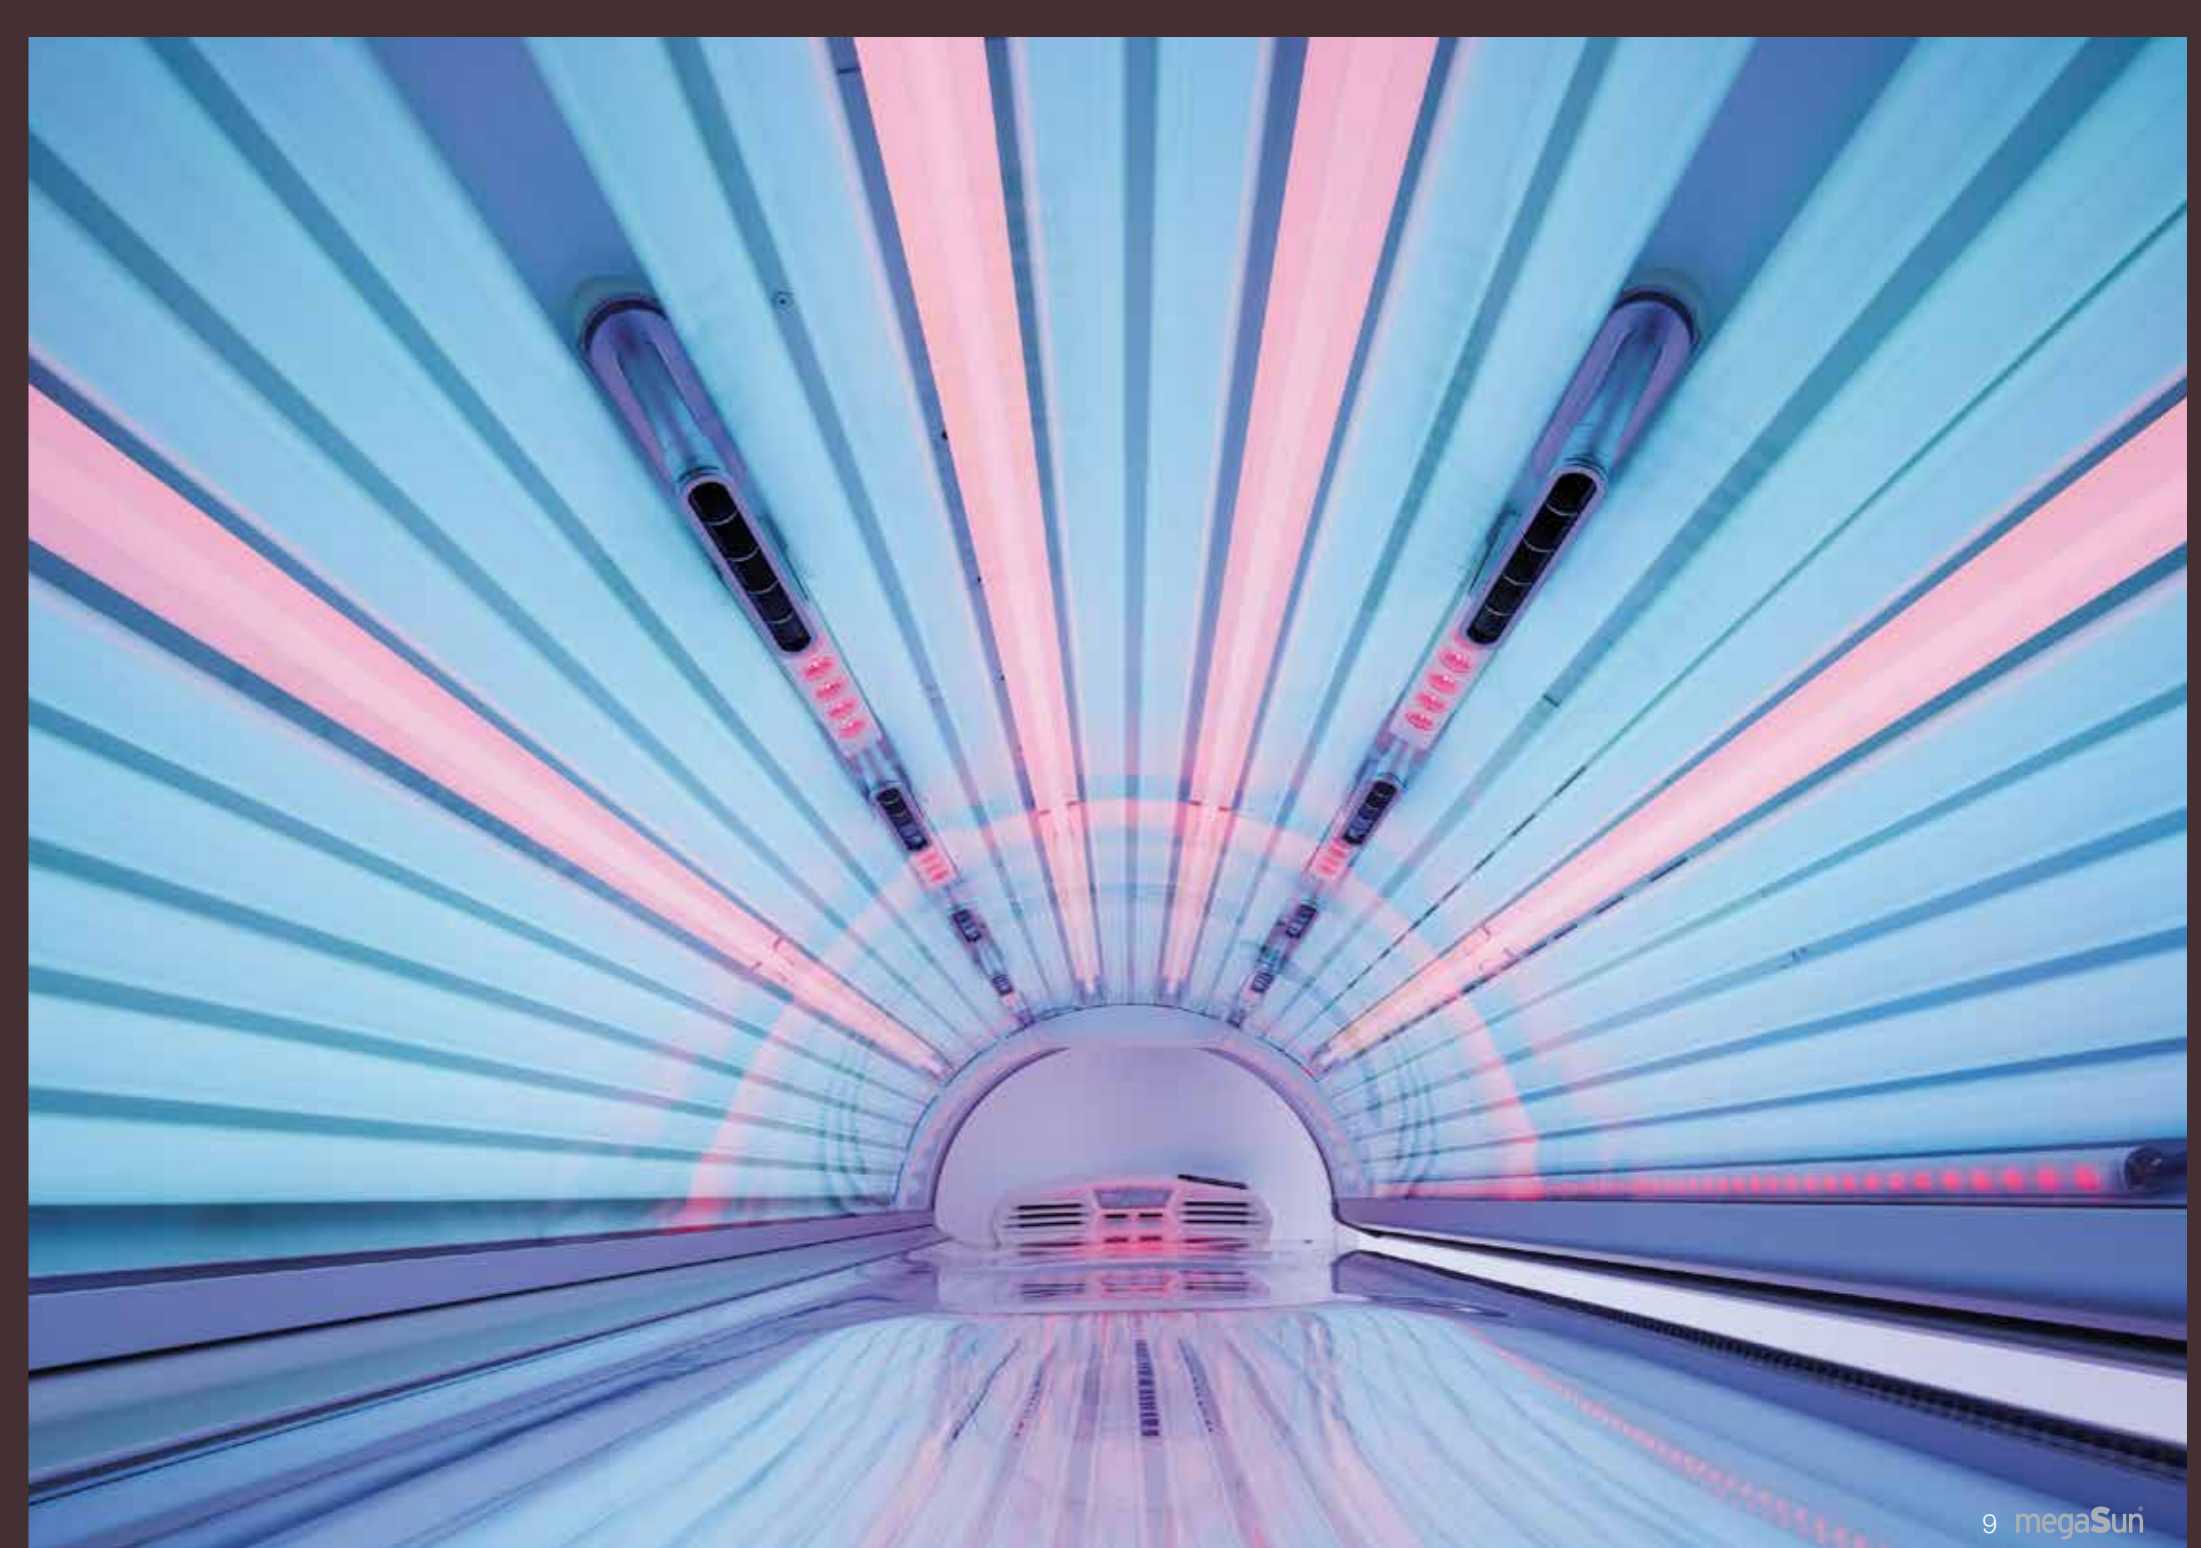

p2 tube

Perfect tan
Vitamin D

KBL has also an Optima Tower on offer.
You will find this in the actual Tower-brochure.
Please find further information about the
Optima at www.megaSun.de