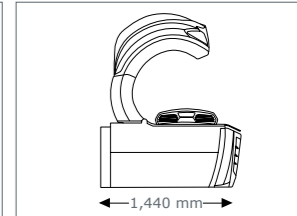

Unit dimension l x w x h

1. opened: 2,200 mm x 1,440 mm x 1,800 mm
2. opened with Sound System:
   2,330 mm x 1,440 mm x 1,800 mm

optional

aroma

aquaCool

airCon

Bluetooth

RC-Booster

cpi energy

- Sound System
- Exhaust air duct
- Thermostatic cabin temperature controlling
- Exhaust air hose (ø 300 mm, white, length 3 m, 2 hose clamps)
- megaTimer